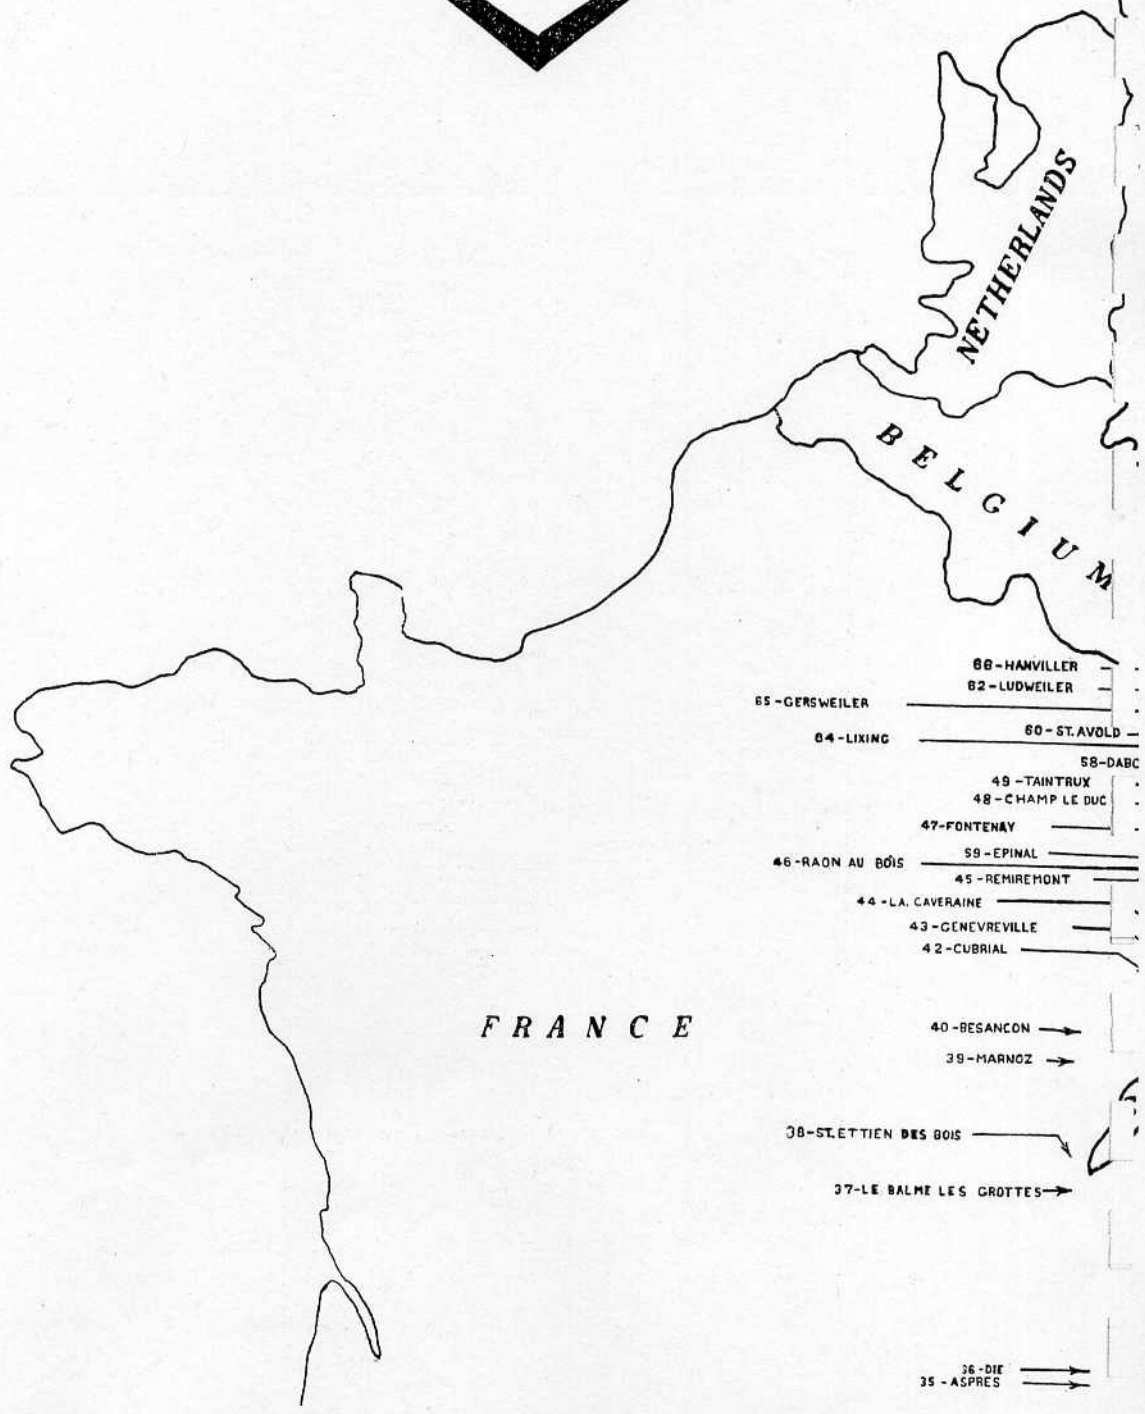

# Trail Of The 48<sup>16</sup> C

N O R T

S E A

A N T I C  
O C E A N

NETHERLANDS

BELGIUM

FRANCE

36 - DIE  
35 - ASPRES