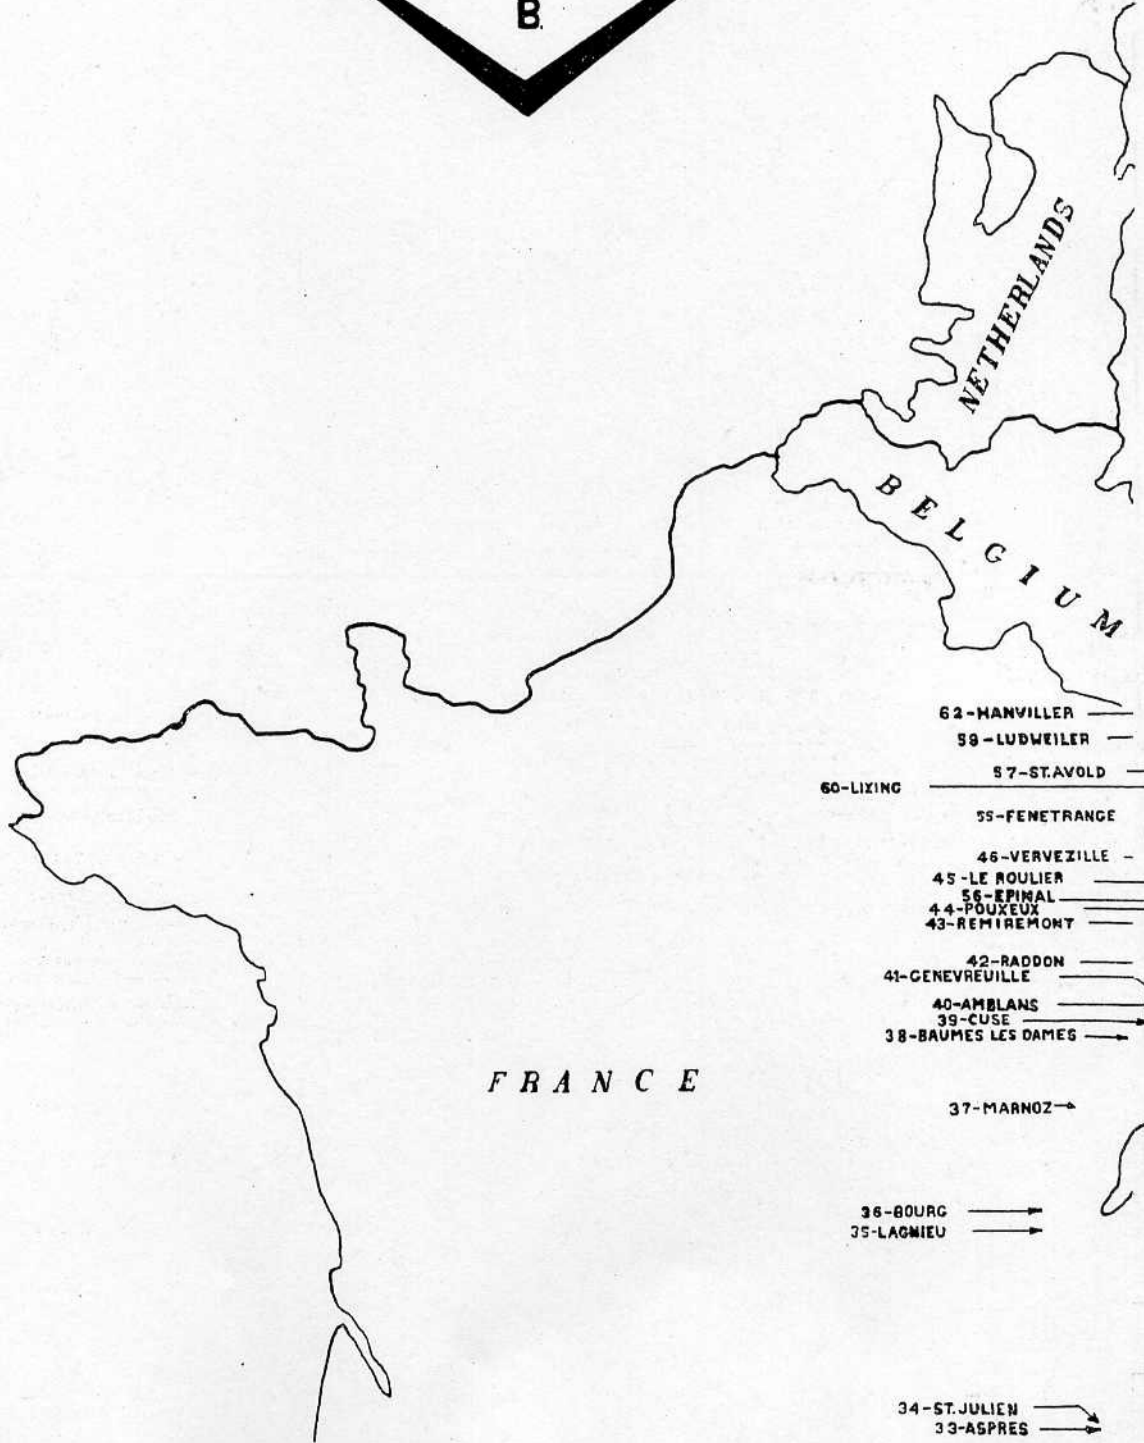

ST. DENNIS-2

NORTH AFRIC

# Trail Of The 48<sup>th</sup> B

N O R T H

S E A

O C C E A N

A T L A N T I C

BALTIC SEA

POLAND

GERMANY

AUSTRIA

HUNGARY

YUGOSLAV

SWITZERLAND

GERICHTSTETTEN-88  
WALLDURN-87

SCHARHOF-64

ESSINGEN-83  
MANNHEIM-69  
ROTTINGEN-69

ROTHENBURG-70