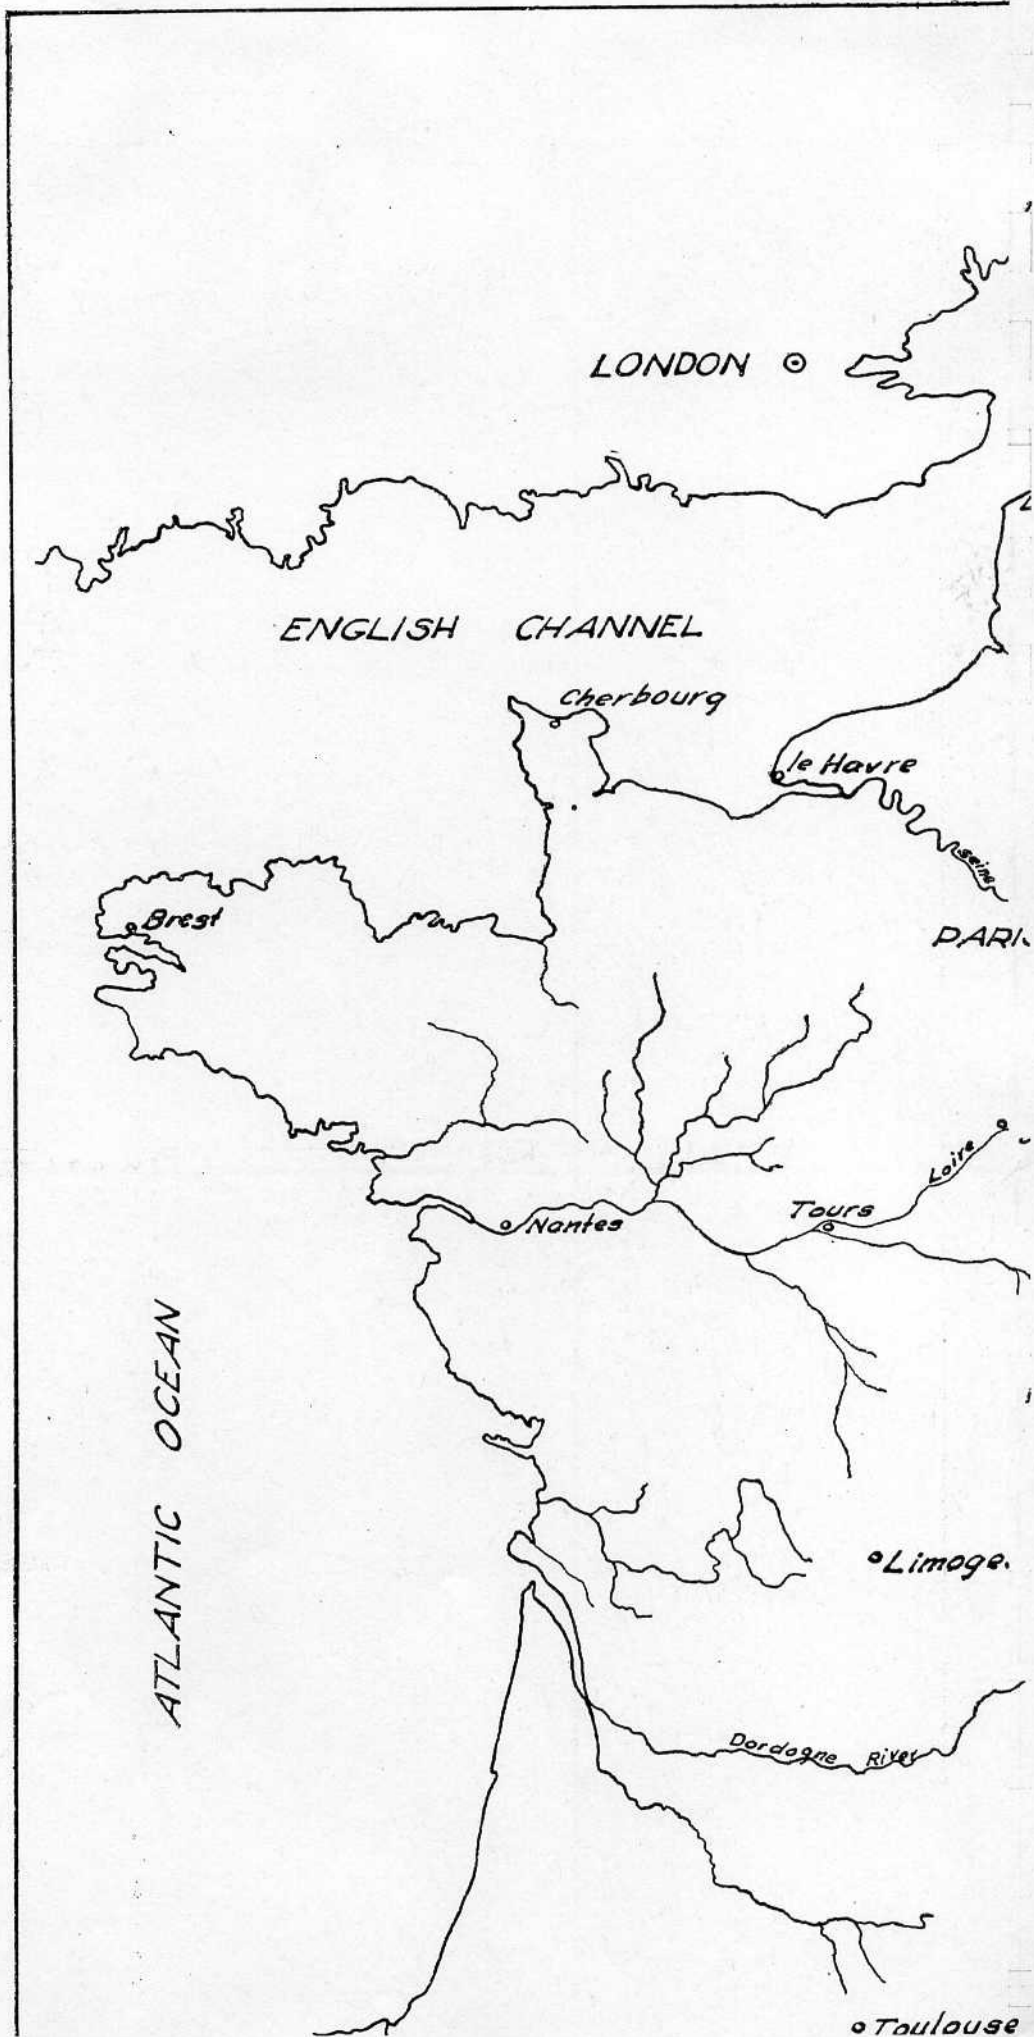

LONDON ○

ENGLISH CHANNEL

Cherbourg

le Havre

Brest

PARIS

○ Nantes

Tours

Loire

ATLANTIC OCEAN

○ Limoge.

Dordogne River

○ Toulouse